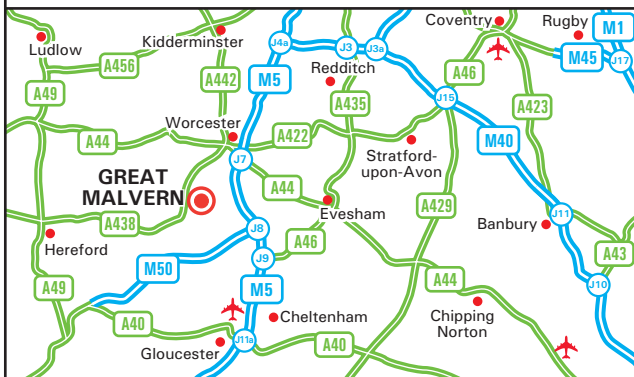

### From the M5

- Leave the M5 at junction 7 joining the A44 towards Worcester.
- At the next roundabout take the first exit onto the A4440, Crookbarrow Way.
- Continue ahead over the next two roundabouts.
- At the next roundabout take the first exit onto the A449, Malvern Road towards Malvern.
- Continue ahead onto Malvern Road, entering Powick.
- Continue into Malvern and at the roundabout with the B4208 take the second exit, A449.
- Take the fourth left into Spring Lane and proceed for a further 1/4 mile.
- We are situated on the left hand side.

### By Train

- The nearest mainline station is Malvern Link.
- When you arrive at the station please telephone us, and we will come and collect you.
- For further information on train times and fares, please call the National Railway Enquiry Line 08457 48 49 50.